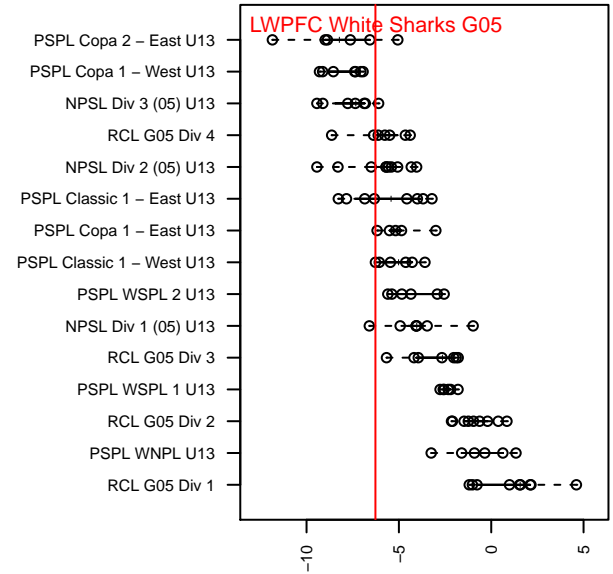

## LWPFC White Sharks G05

Lake Washington Premier FC

Redmond, WA

G05 total strength=653

attack=0.82 defense=0.44

fall league = PSPL Classic 1 – West U13

spr league = Spr PSPL – '05 Classic 1 – West I

alt names used:

2017 Spr PSPL – '05 Classic 1 – West U13

2017 WA Cup U13 Bronze U13

**attack and defense variance (black dot)  
relative to other teams  
and top 10 in region**

**attack and defense rating  
relative to others at age  
and all opponents in last 13 months**