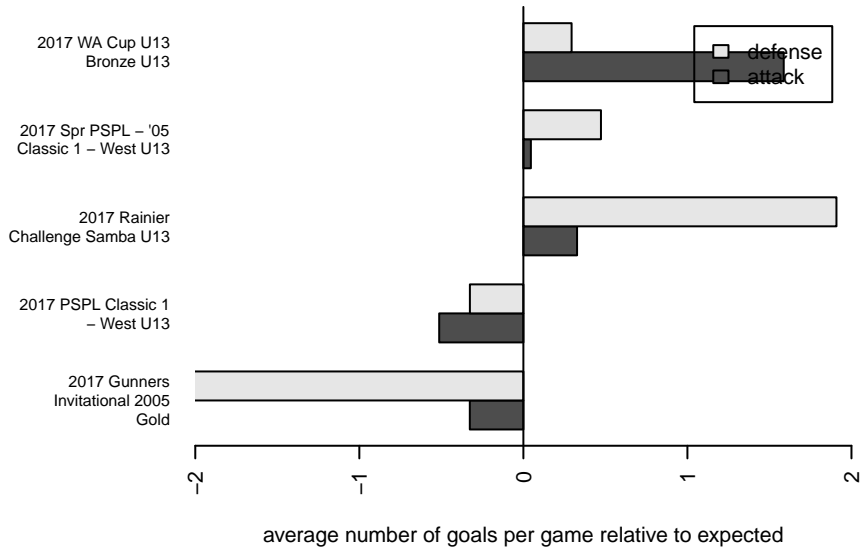

Performance relative to 13 month average