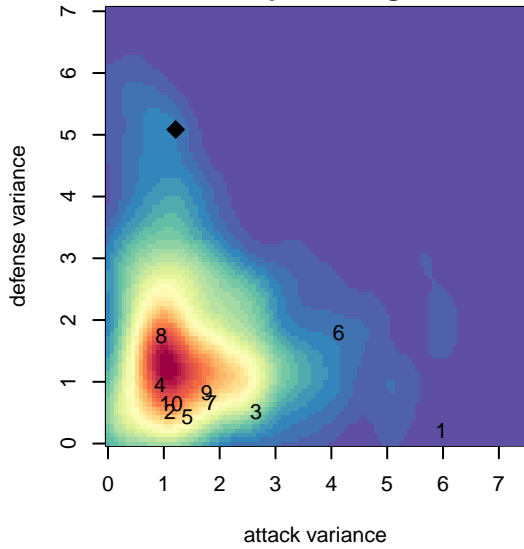

**attack and defense variance (black dot)
relative to other teams
and top 10 in region**