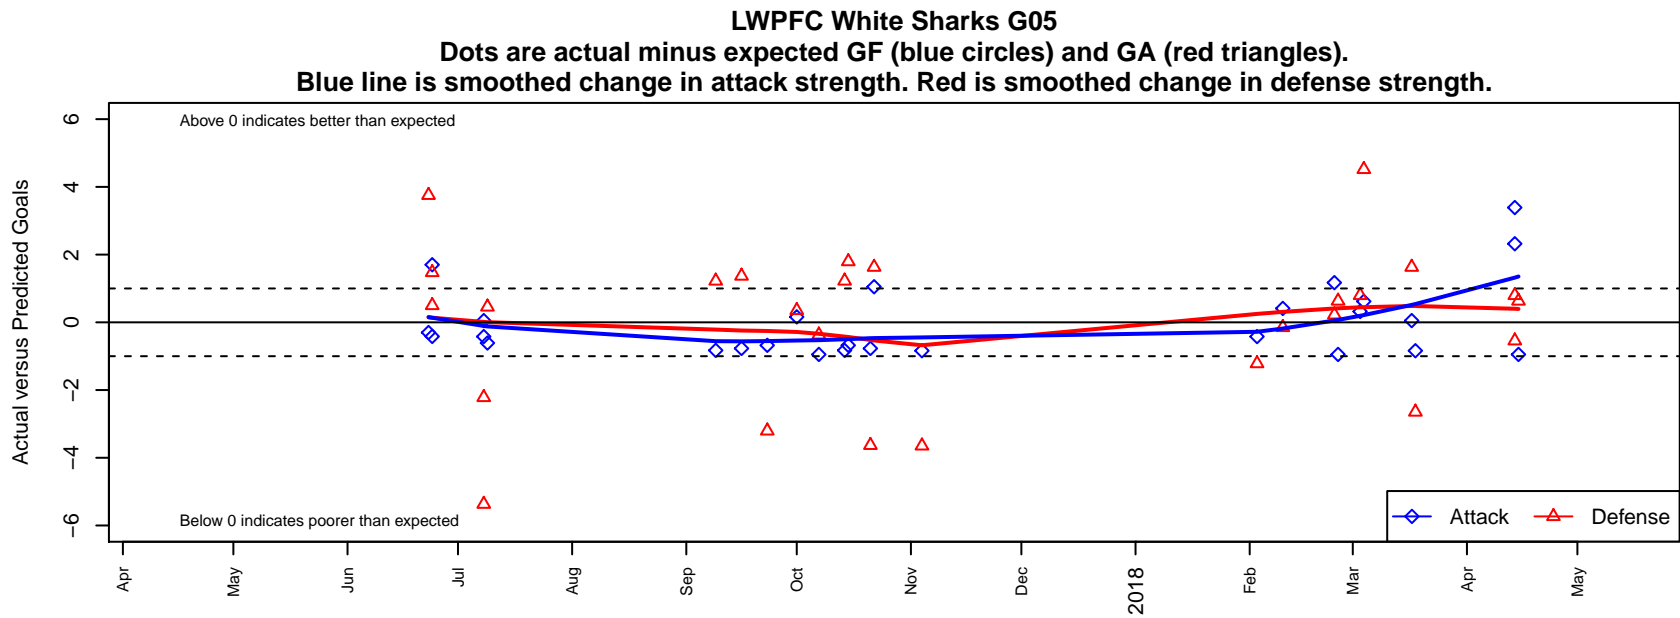

## LWPFC White Sharks G05

Lake Washington Premier FC

Redmond, WA

G05 total strength=653

attack=0.82 defense=0.44

fall league = PSPL Classic 1 – West U13

spr league = Spr PSPL – '05 Classic 1 – West I

alt names used:

2017 Spr PSPL – '05 Classic 1 – West U13

2017 WA Cup U13 Bronze U13

**attack and defense variance (black dot)  
relative to other teams  
and top 10 in region**

**attack and defense rating  
relative to others at age  
and all opponents in last 13 months**