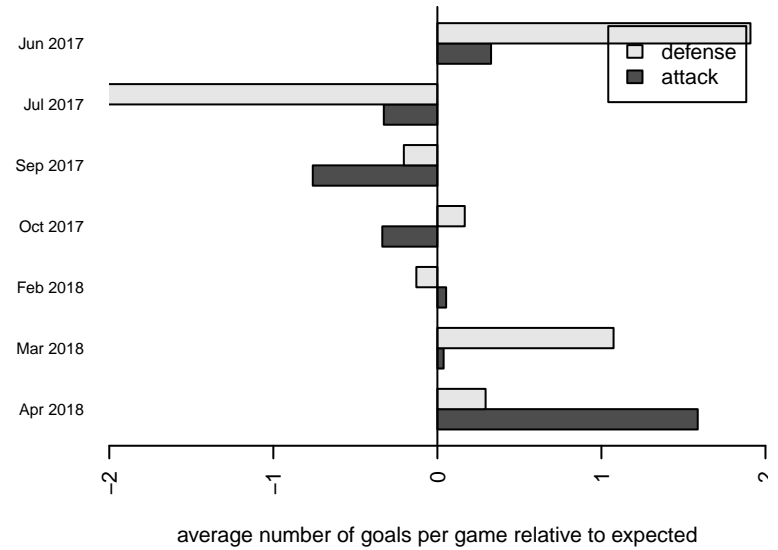

Performance relative to 13 month average