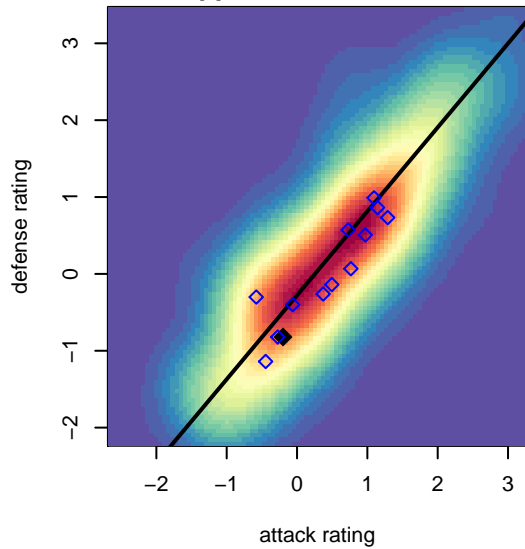

2017 Spr PSPL – '05 Classic 1 – West U13

2017 WA Cup U13 Bronze U13

**attack and defense variance (black dot)  
relative to other teams  
and top 10 in region**

**attack and defense rating  
relative to others at age  
and all opponents in last 13 months**